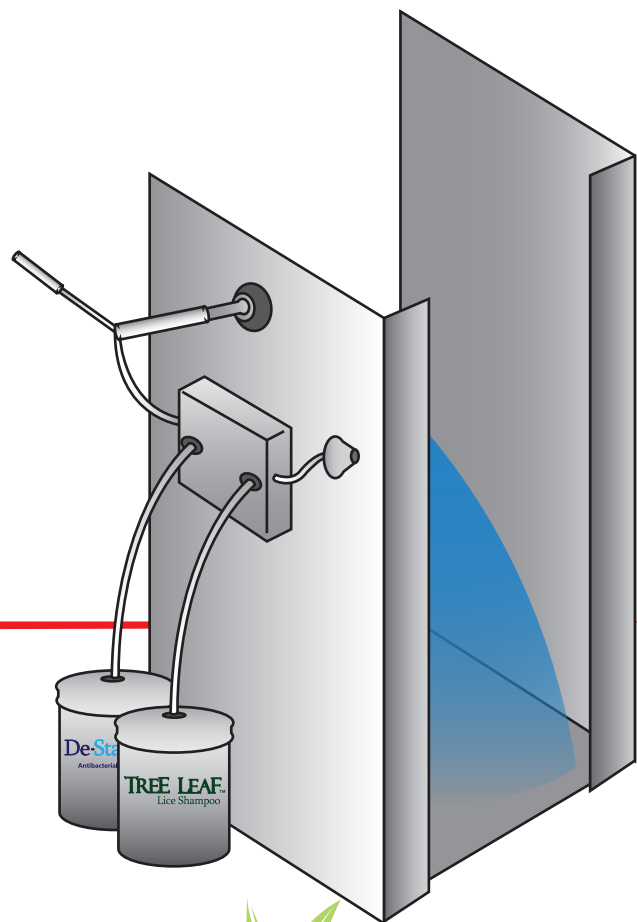

## THE PATENTED ROMAINE SHOWER SYSTEM (RSS):

- Rinses away head lice effectively.
- Rinses away nits and eggs.
- Rinses away body lice effectively.